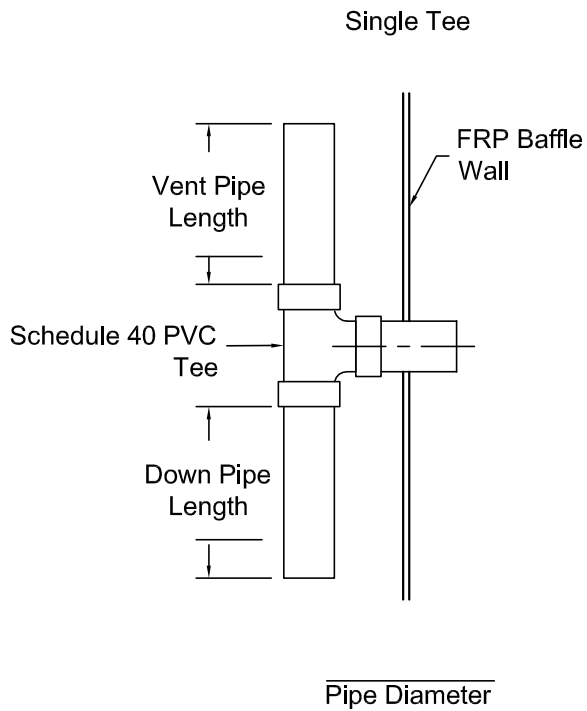

# PVC Crossover Pipe-Down Pipe

(Installed In Baffle)

**CONTAINMENT**  
SOLUTIONS®