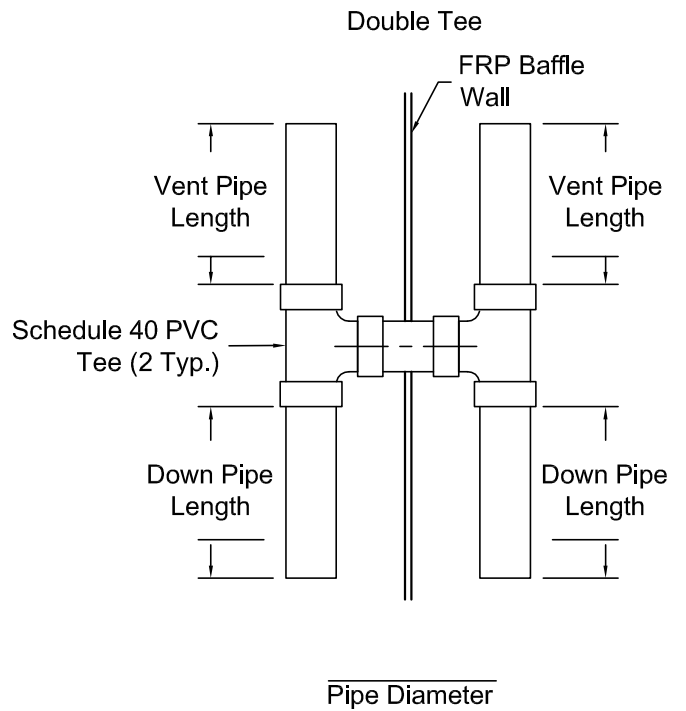

# PVC Crossover Pipe-Down Pipe

(Installed In Baffle)

**CONTAINMENT**  
SOLUTIONS®