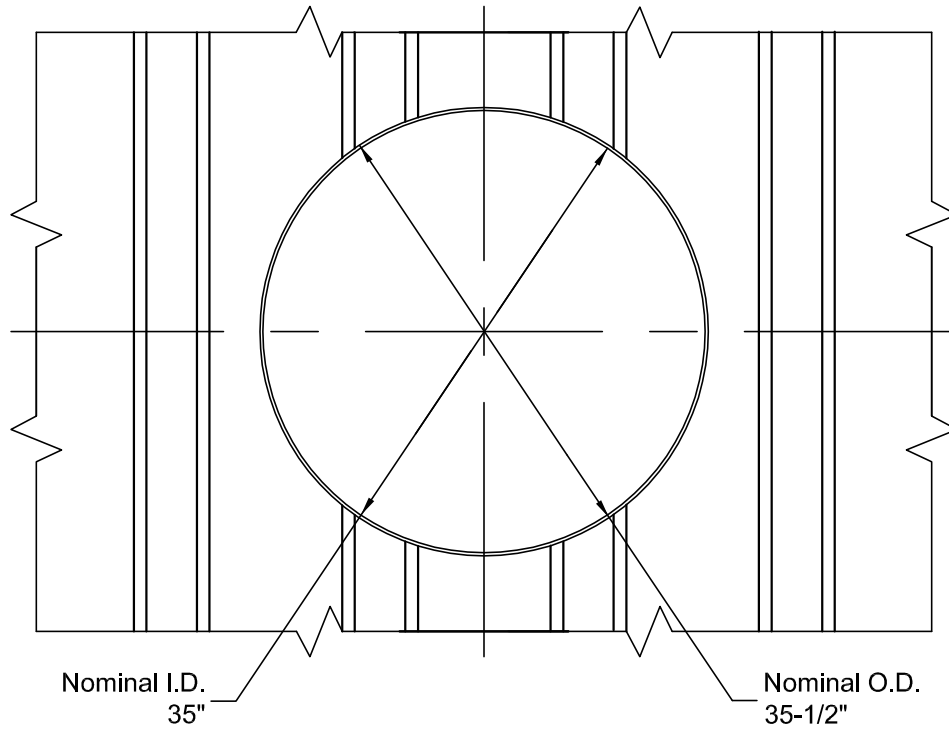

36" (35.5" O.D) Dia. Controlled O.D. Fiberglass Access Opening (w/ 35" Tank Top Cut-out)

CONTAINMENT
SOLUTIONS®

36-35 ACCESS.DWG 11/2006