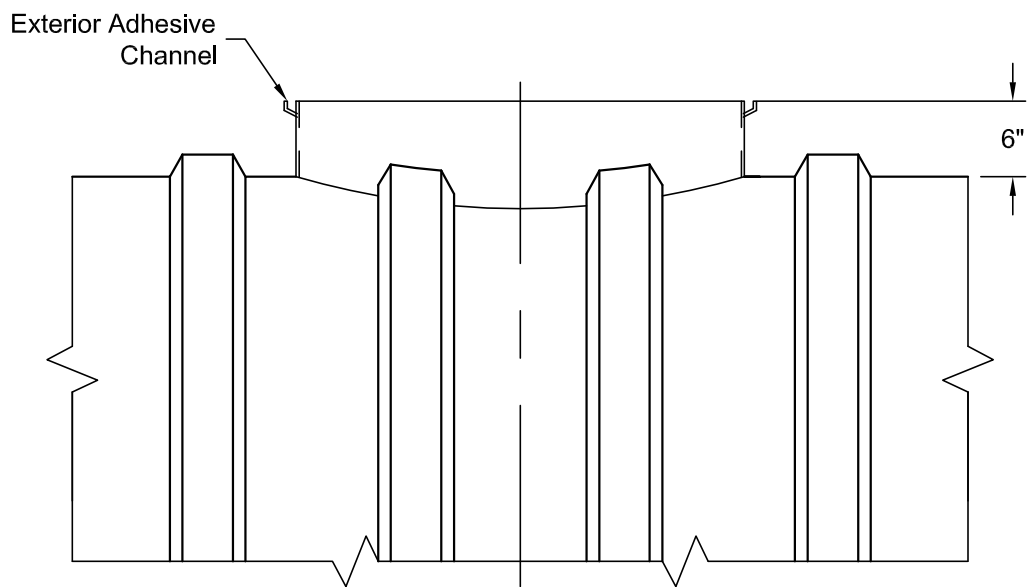

36" (35.5" O.D) Dia. Controlled O.D. Fiberglass Access Opening (w/ 35" Tank Top Cut-out)

CONTAINMENT
SOLUTIONS®

36-35 ACCESS.DWG 11/2006