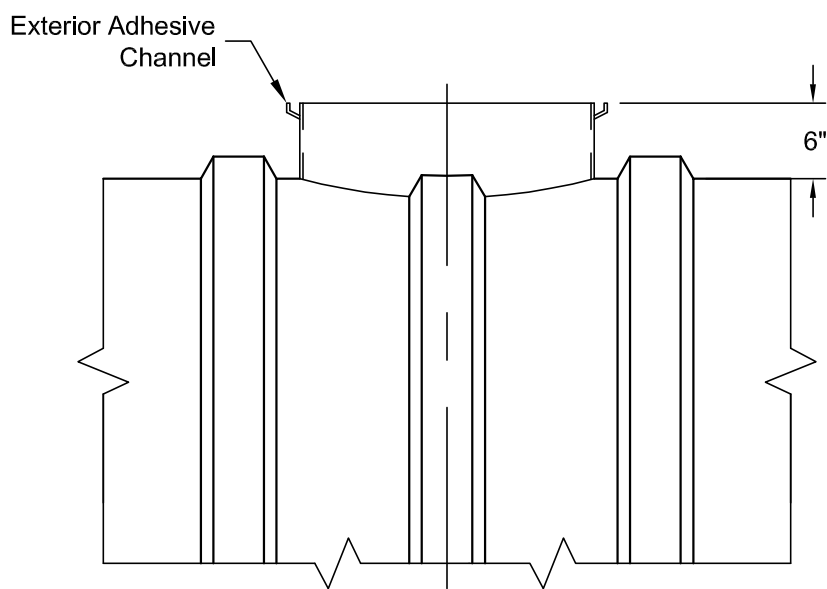

24" (23.5" O.D.) Dia. Controlled O.D. Fiberglass Access Opening (w/ 22-1/2" Tank Top Cut-out)

CONTAINMENT
SOLUTIONS[®]

24-22.5ACCESS.DWG 11/2006