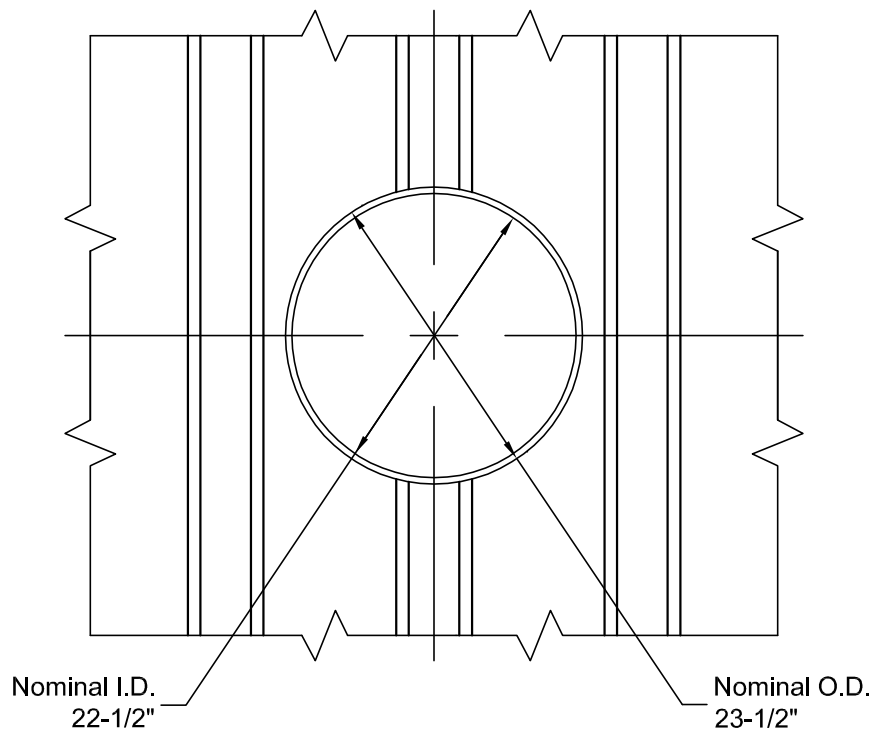

24" (23.5" O.D.) Dia. Controlled O.D. Fiberglass Access Opening (w/ 22-1/2" Tank Top Cut-out)

CONTAINMENT
SOLUTIONS[®]

24-22.5ACCESS.DWG 11/2006