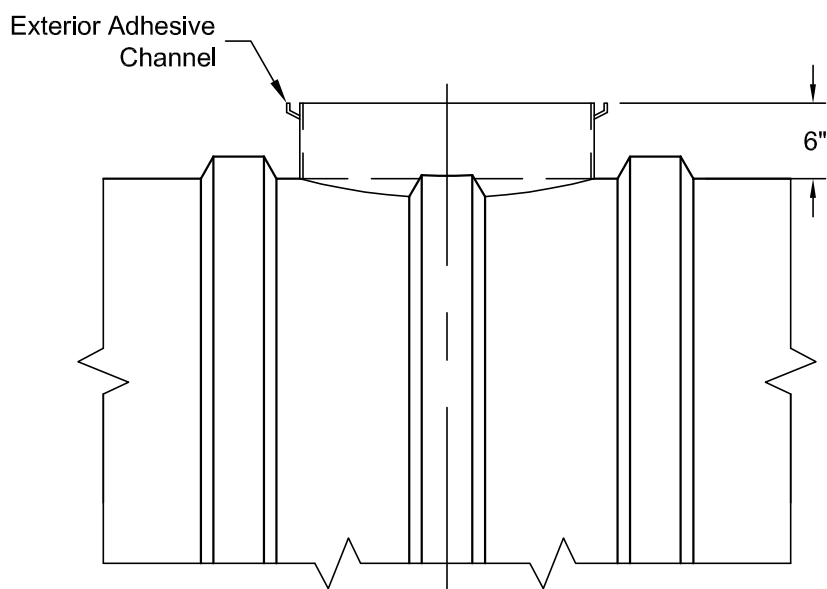

24" (23.5" O.D.) Dia. Controlled O.D. Fiberglass Access Opening (w/ 20" Tank Top Cut-out)

CONTAINMENT
SOLUTIONS®

24-20ACCESS.DWG 11/2006