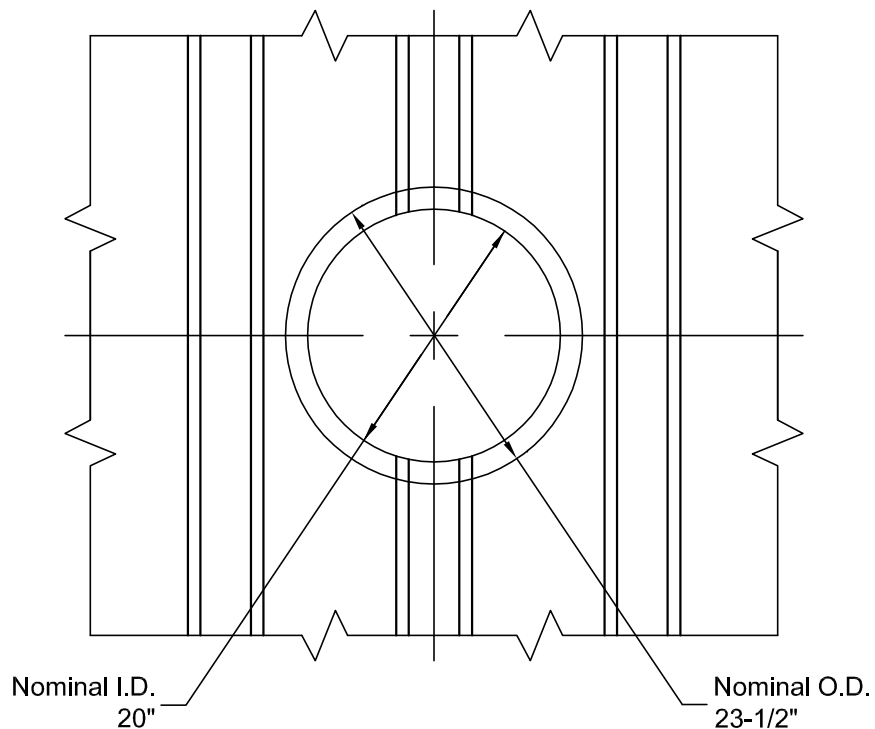

24" (23.5" O.D.) Dia. Controlled O.D. Fiberglass Access Opening (w/ 20" Tank Top Cut-out)

CONTAINMENT
SOLUTIONS®

24-20ACCESS.DWG 11/2006