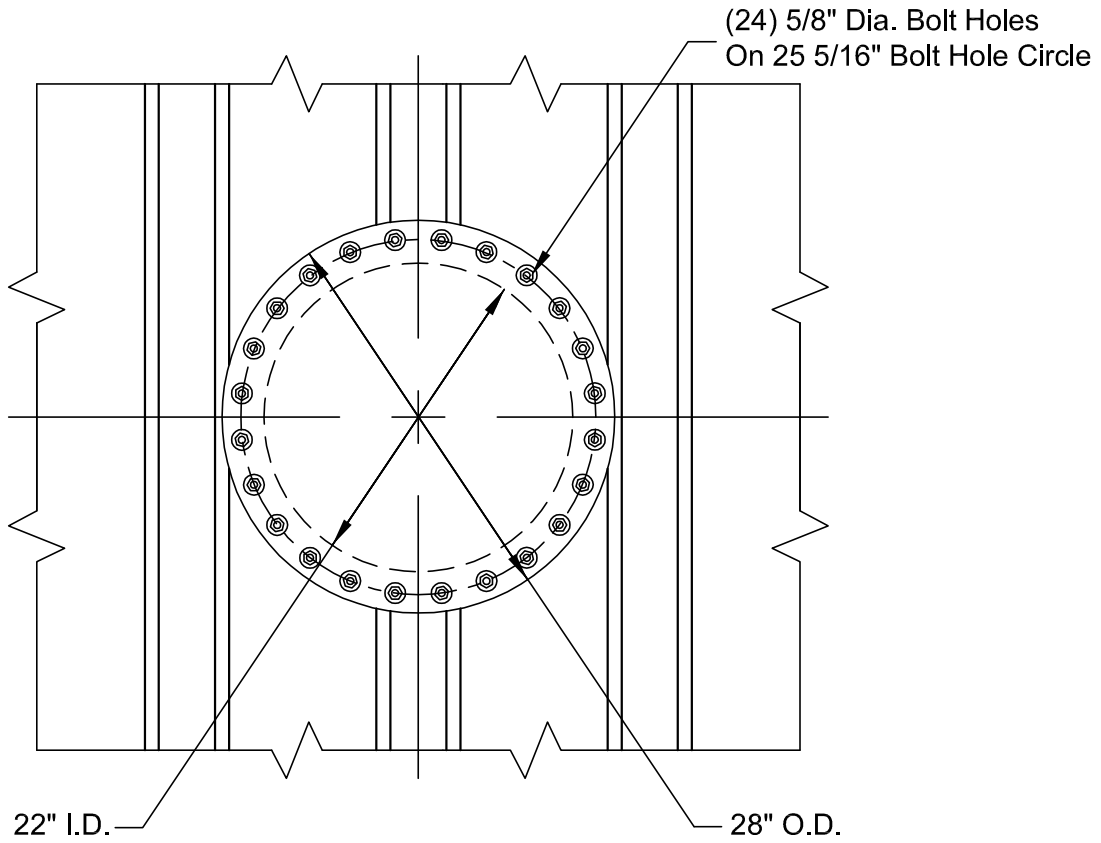

Fiberglass Manway

(22" Diameter)

CONTAINMENT
SOLUTIONS®