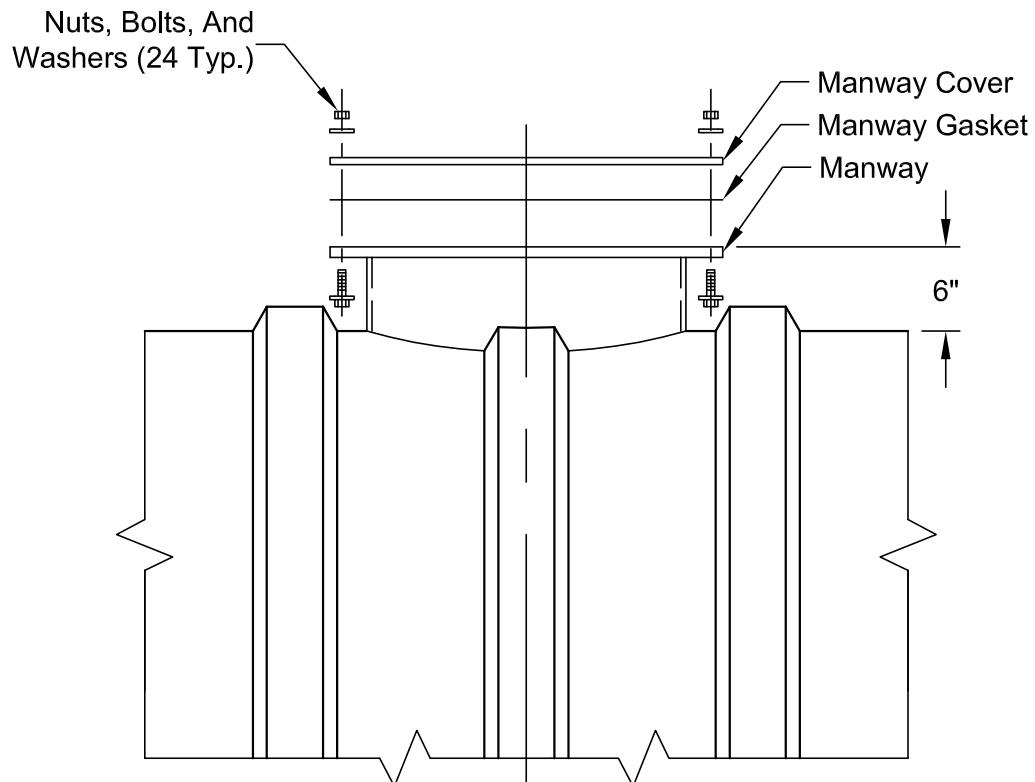

Fiberglass Manway

(22" Diameter)

CONTAINMENT
SOLUTIONS®