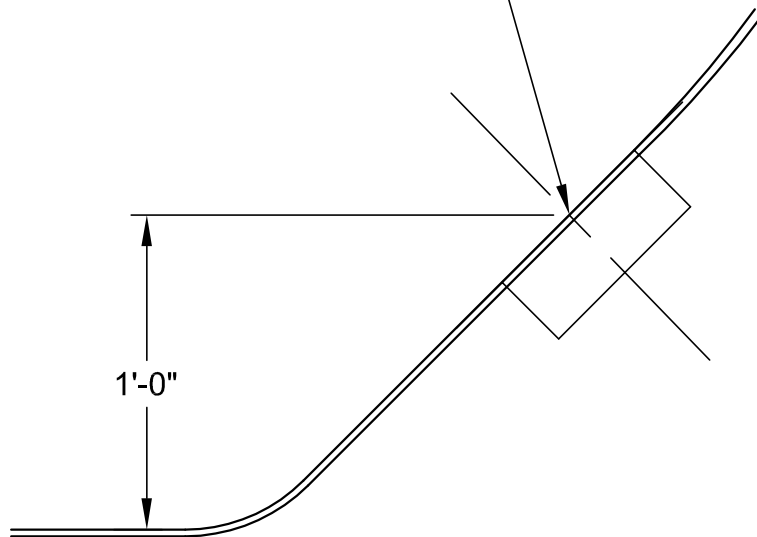

304 Stainless Steel NPT Coupling

(Interior Endcap Mount 12" From Tank Interior Diameter)

4", 6", And 8" NPT Couplings
(Available In Half Or Full)

CONTAINMENT
SOLUTIONS®

SS NPT FTG (END).DWG