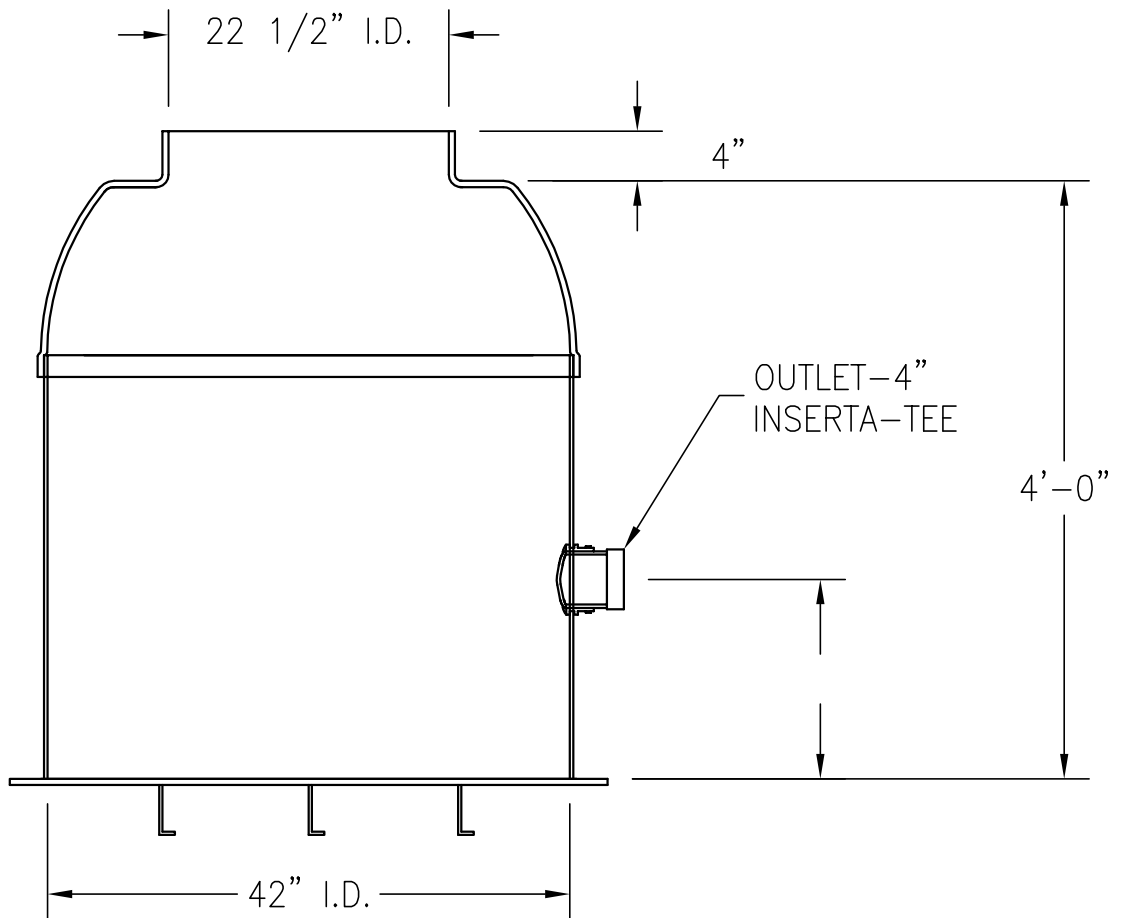

# STANDARD 42" CATCH BASIN

**CONTAINMENT**  
SOLUTIONS®

## STANDARD 42" CATCH BASIN

WEIGHT 225	CAPACITY: 215 GALS	DRAWN BY: K.A.SOEDER	DATE: 1/1/2014
			REVISED:
FLOWTITE PRODUCTS			DWG NUMBER: 42-4CBN