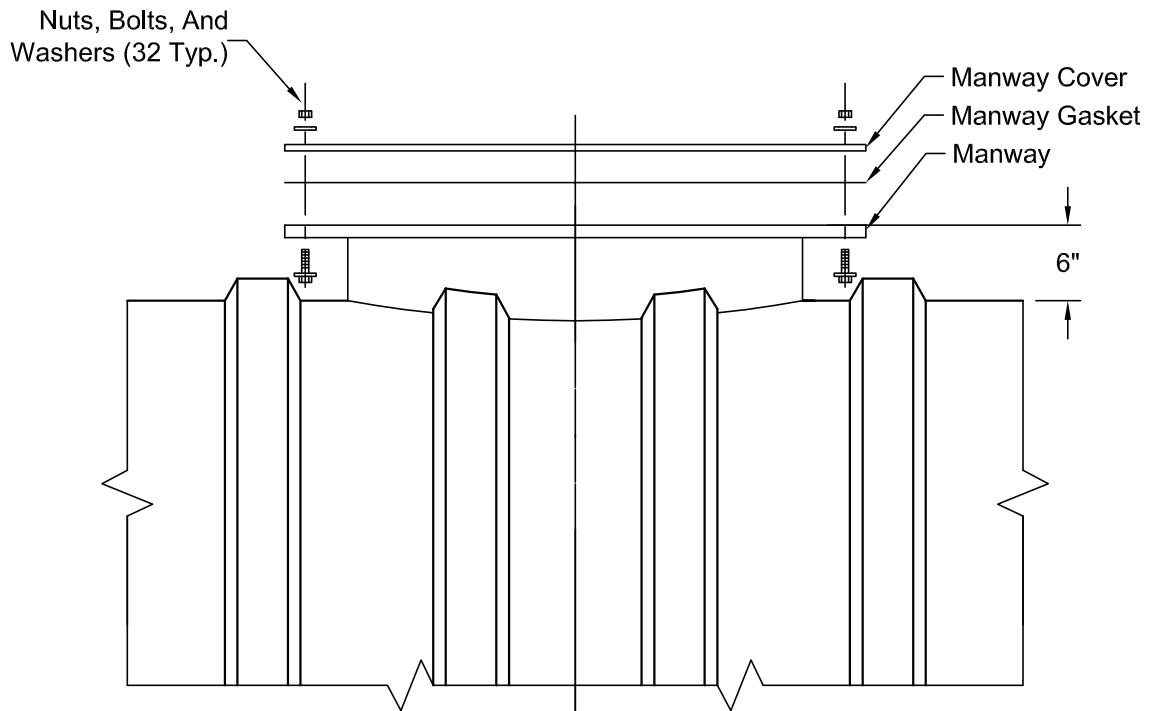

Fiberglass Manway

(36" Diameter)

CONTAINMENT
SOLUTIONS[®]