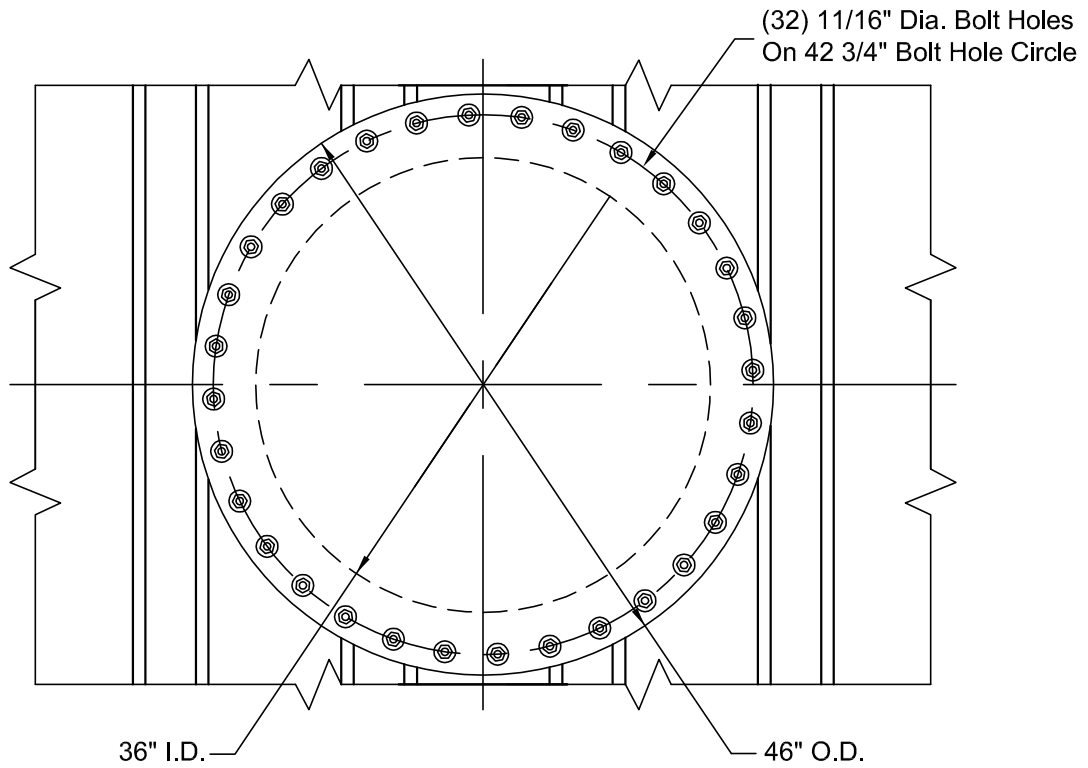

Fiberglass Manway

(36" Diameter)

CONTAINMENT
SOLUTIONS[®]