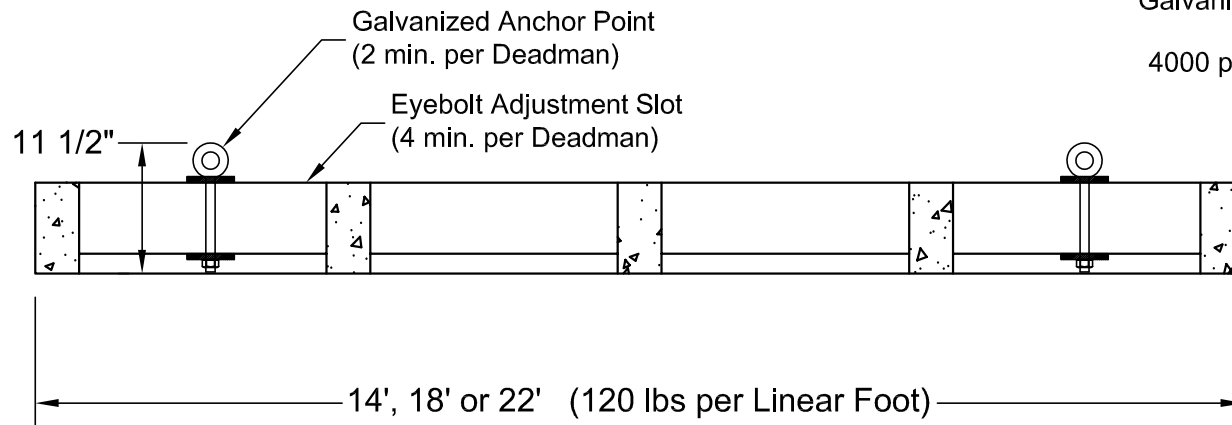

Deadman Section Detail

4', 6', 10', & 12" Diameter Tanks

CONTAINMENT
SOLUTIONS®

DMSLOT-18x8.DWG 8/1/2017
Rev: 10/7/2019