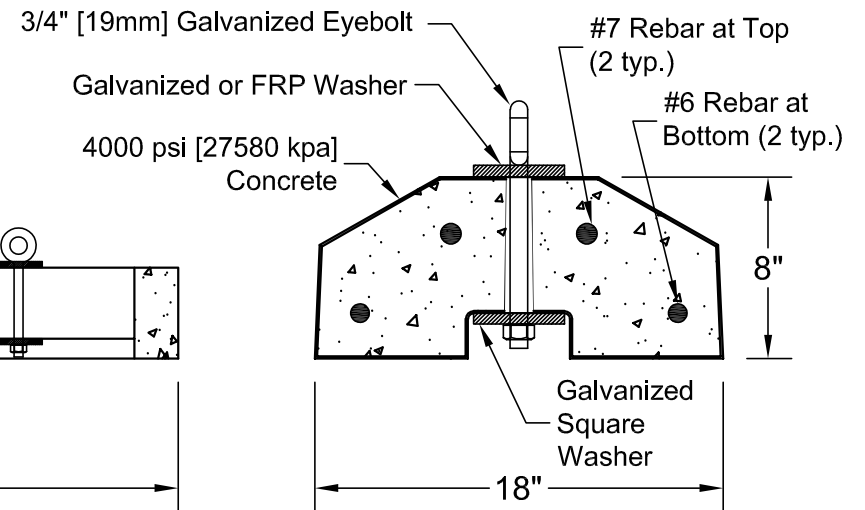

Deadman Section Detail

4', 6', 10', & 12" Diameter Tanks

CONTAINMENT
SOLUTIONS®

DMSLOT-18x8.DWG 8/1/2017
Rev: 10/7/2019