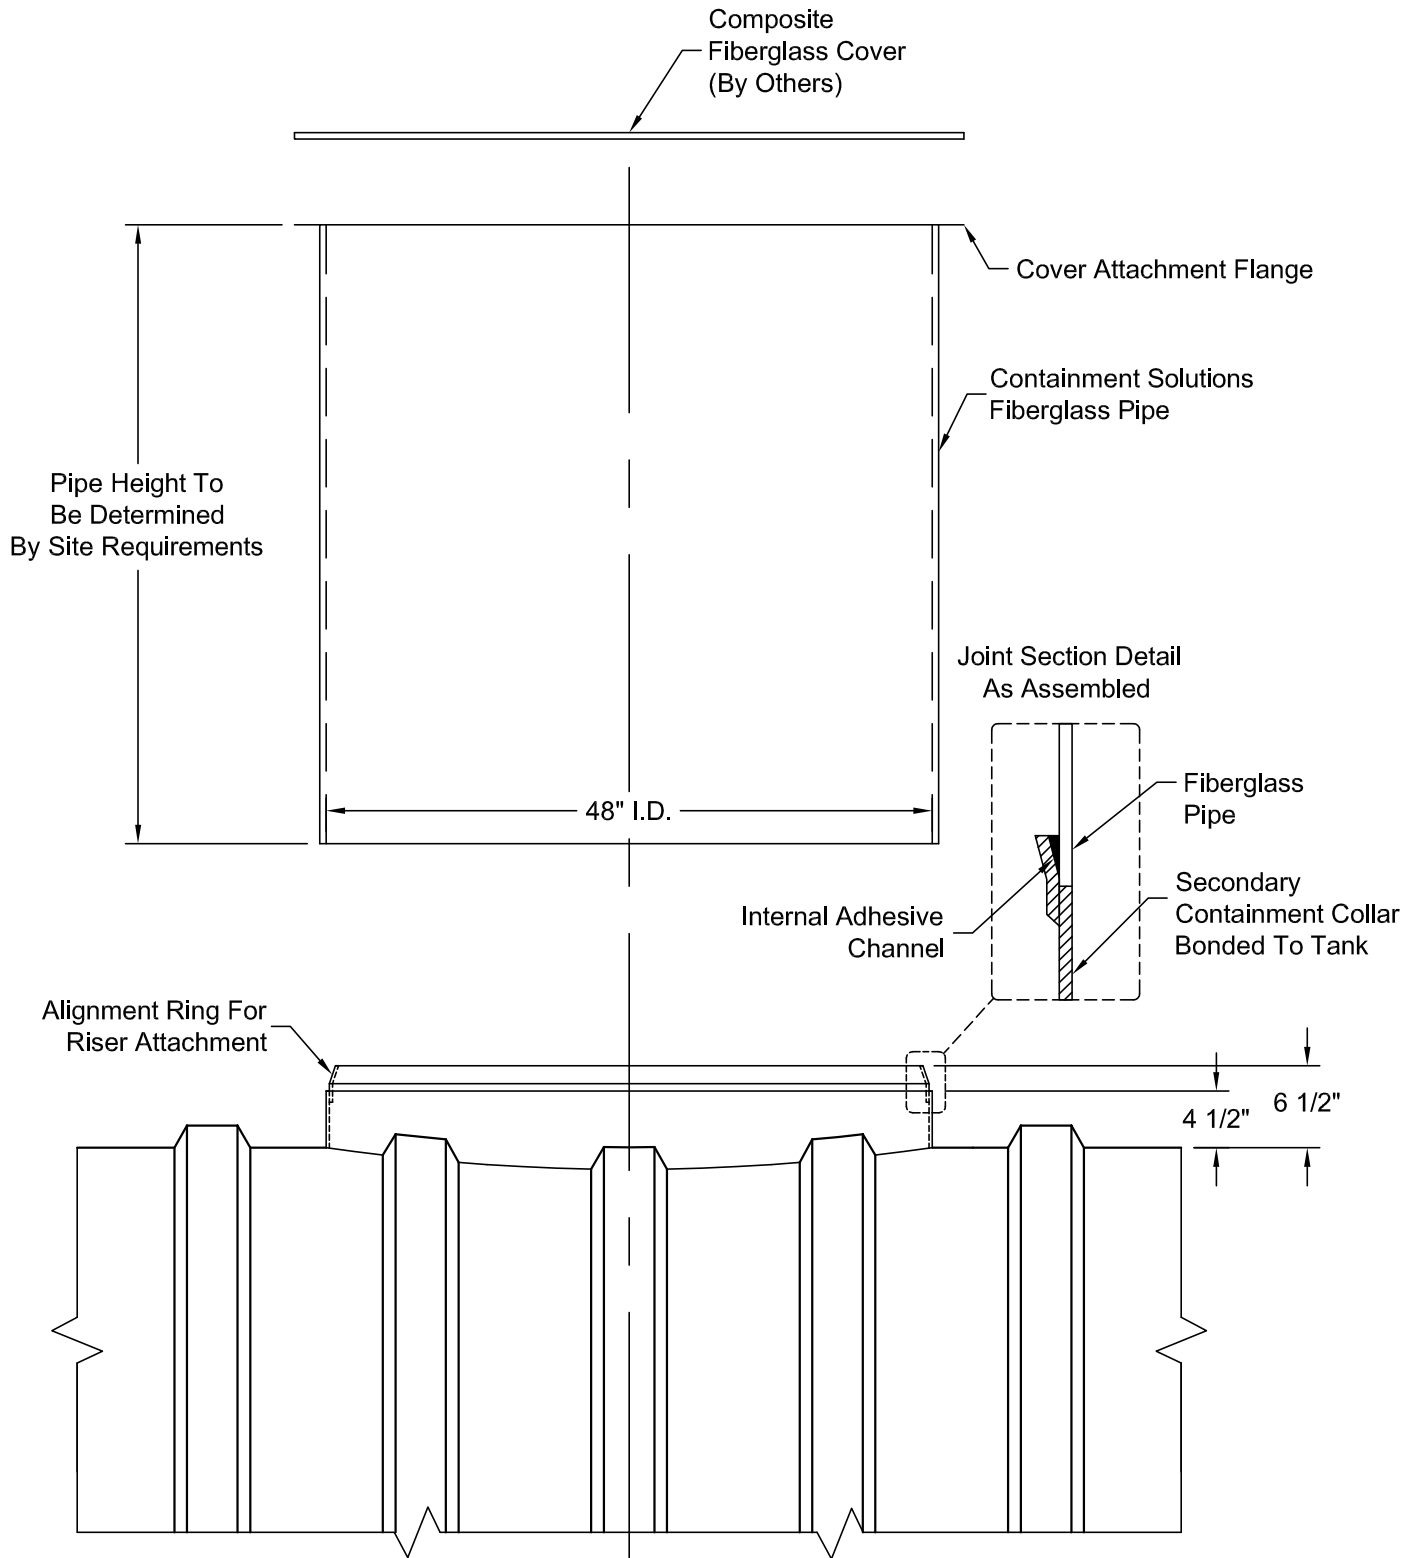

48" Dia. Controlled I.D. Fiberglass Access Opening (w/ 48" Fiberglass Pipe)

**CONTAINMENT
SOLUTIONS_®**