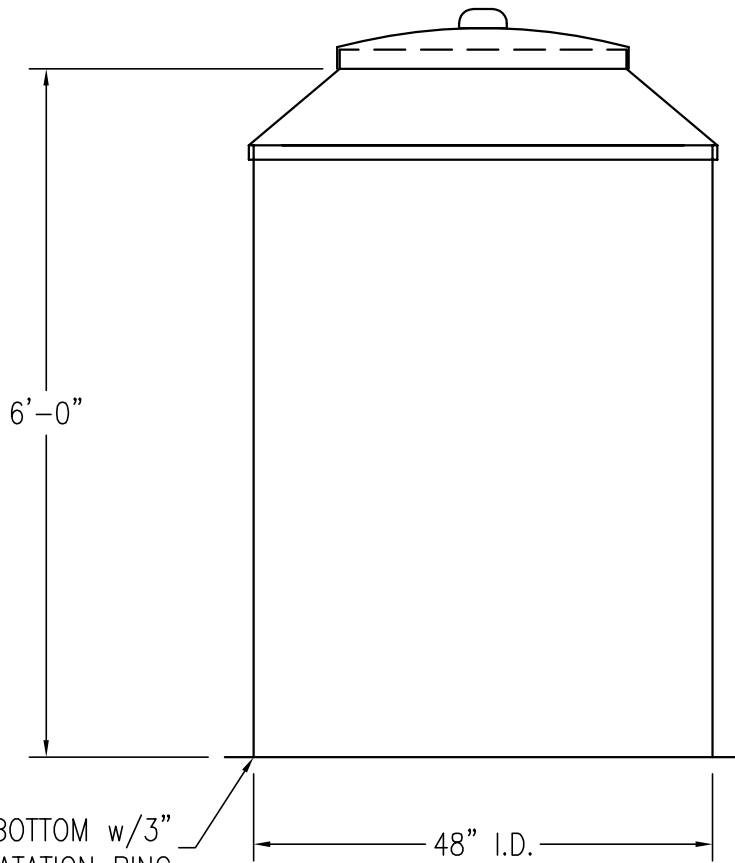

STANDARD 48" DROP OUT BOX
w/NON-SEALED COVER

FRP SOLID BOTTOM w/3"
ANTI-FLOATATION RING