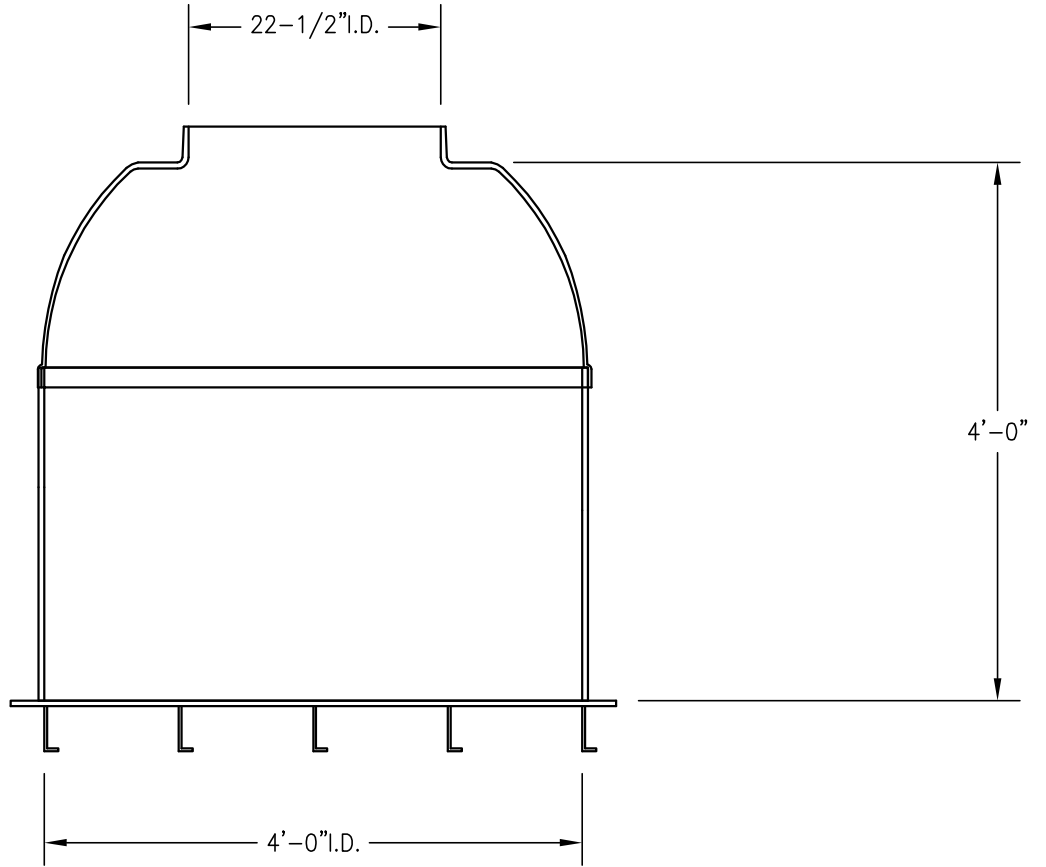

STANDARD 48" DROP OUT BOX

CONTAINMENT
SOLUTIONS®

| 48" x 4' DROP-OUT BOX | | | |
|-----------------------|----------------|------------------|------------------------|
| CAPACITY: 373 GALS | WEIGHT: 325 | DRAWN BY: KAS | DATE: 1/1/2014 |
| | | | REVISED: |
| FLUID PRODUCTS | | | DWG NUMBER: 48-4DOB |