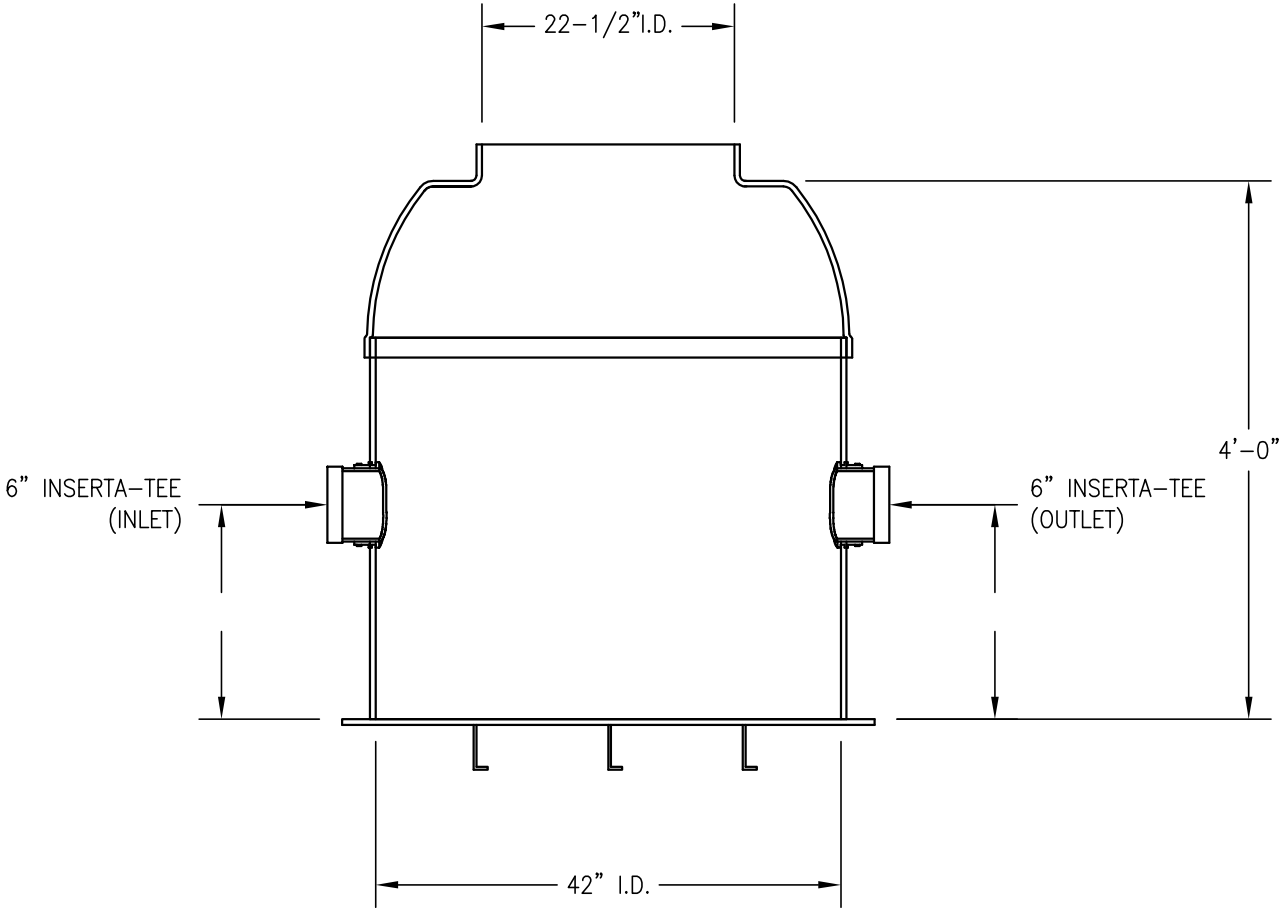

# STANDARD 42" FRP DROP-OUT BOX

42" FRP DROP-OUT BOX			
CAPACITY: 285 GALS	WEIGHT: 250	DRAWN BY: KAS	DATE: 1/1/2014
			REVISED:
FLOWTITE PRODUCTS			DWG NUMBER: 42-4DOB