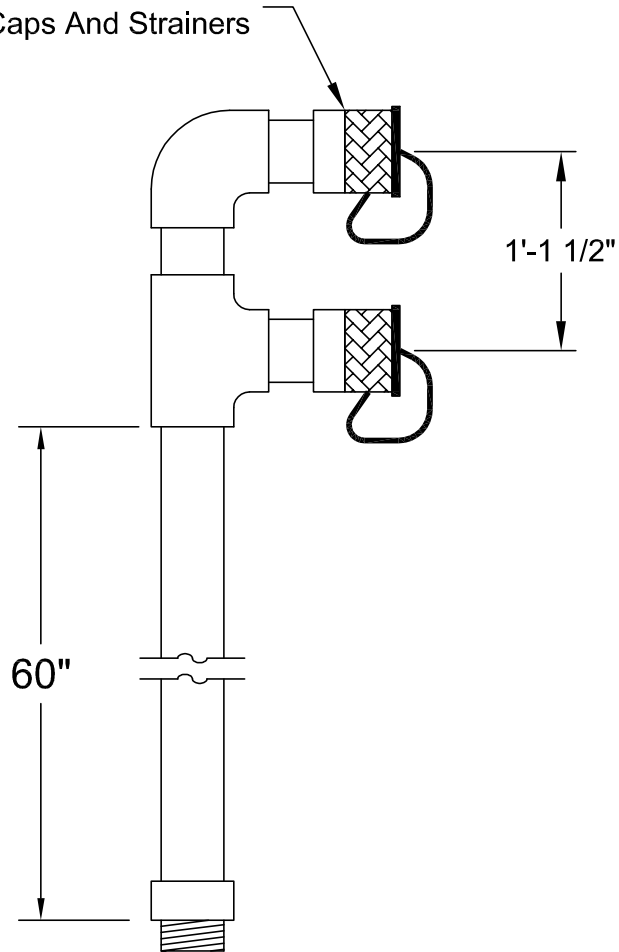

Fill Assembly-NST Fittings

(4" PVC Dual Fill Assembly)

2-2 1/2" Female NST Swivels
w/Caps And Strainers

Includes:

2-2 1/2" Female NST Swivels With Caps And Strainers.

60" Of Schedule 80 PVC Pipe.

1-4" PVC Male NPT Coupling.

(Unassembled)

CONTAINMENT
SOLUTIONS®

4 NST DUAL FILL.DWG