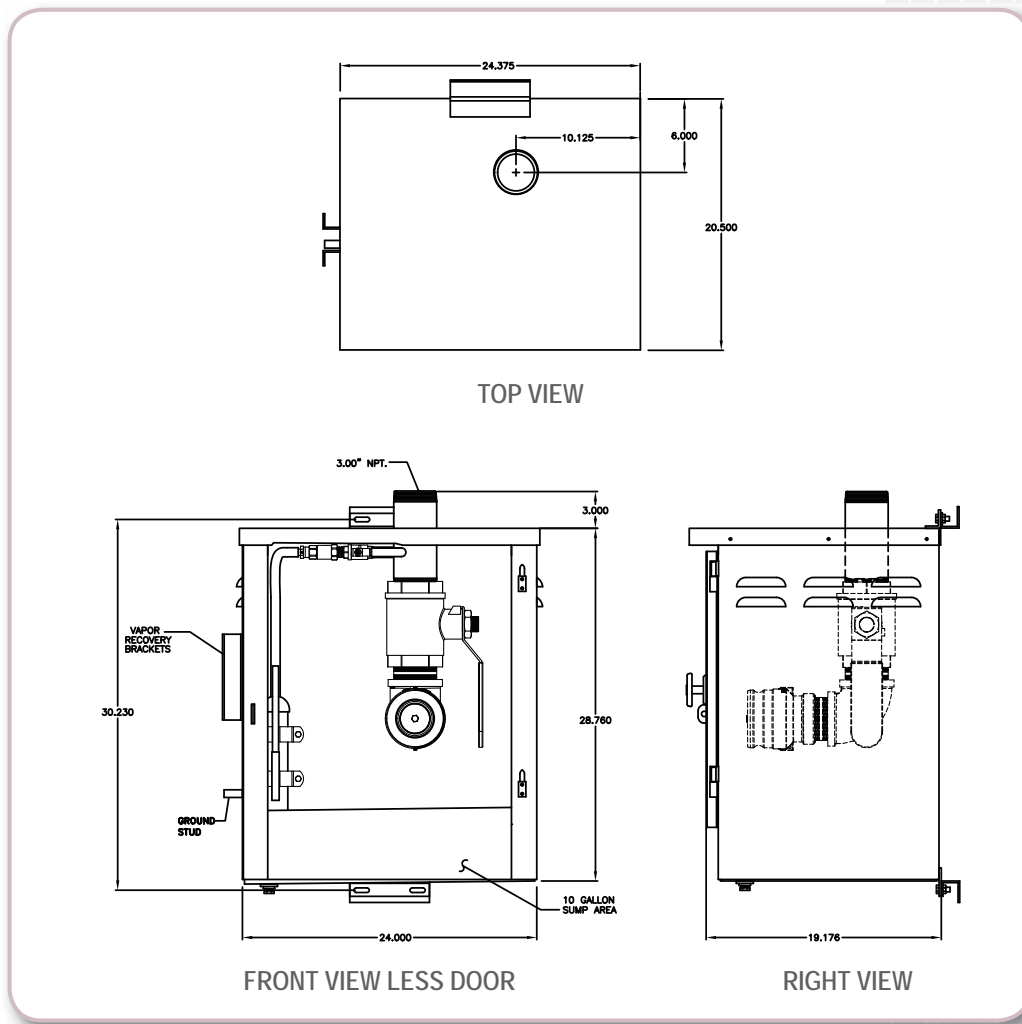

Model 715 AST Remote Fill Box (continued)

I.D. Number	Description	Weight
715--TT3-0000-0	10 gal. AST remote fill box, male threads	101 lbs
715--TT3-2QBB-0	10 gal. AST remote fill box, male threads, w/hand pump, w/2" 90 female quick disconnect check & ball valve	132 lbs
715--TT3-3QBB-0	10 gal. AST remote fill box, male threads, w/hand pump, w/3" 90 female quick disconnect check & ball valve	144 lbs
715--TT3-2DBB-0	10 gal. AST remote fill box, male threads, w/hand pump, w/2" 90, dry-disconnect & ball valve	135 lbs
715--TT3-3DBB-0	10 gal. AST remote fill box, male threads, w/hand pump, w/3" 90, dry-disconnect & ball valve	148 lbs
715S-TT3-0000-0	10 gal. SS AST remote fill box, male threads	101 lbs
715S-TT3-2QBB-0	10 gal. SS AST remote fill box, male threads, w/hand pump, w/2" 90 female quick disconnect check & ball valve	132 lbs
715S-TT3-3QBB-0	10 gal. SS AST remote fill box, male threads, w/hand pump, w/3" 90 female quick disconnect check & ball valve	144 lbs
715S-TT3-2DBB-0	10 gal. SS AST remote fill box, male threads, w/hand pump, w/2" 90, dry-disconnect & ball valve	135 lbs
715S-TT3-3DBB-0	10 gal. SS AST remote fill box, male threads, w/hand pump, w/3" 90, dry-disconnect & ball valve	148 lbs
715---VR30 AK	3" Vapor Recovery Kit	
715---VR40 AK	4" Vapor Recovery Kit	
715--P060 AK	Post mount kit - 3" x 60" post with clamps and base	
715---S400 AS	4 leg stand for 715 fill box	

570 E. 7th Street, P.O. Box 238 | Dubuque, IA 52004-0238

t. 563.583.5701 | 800.553.4840 | f. 563.583.5028