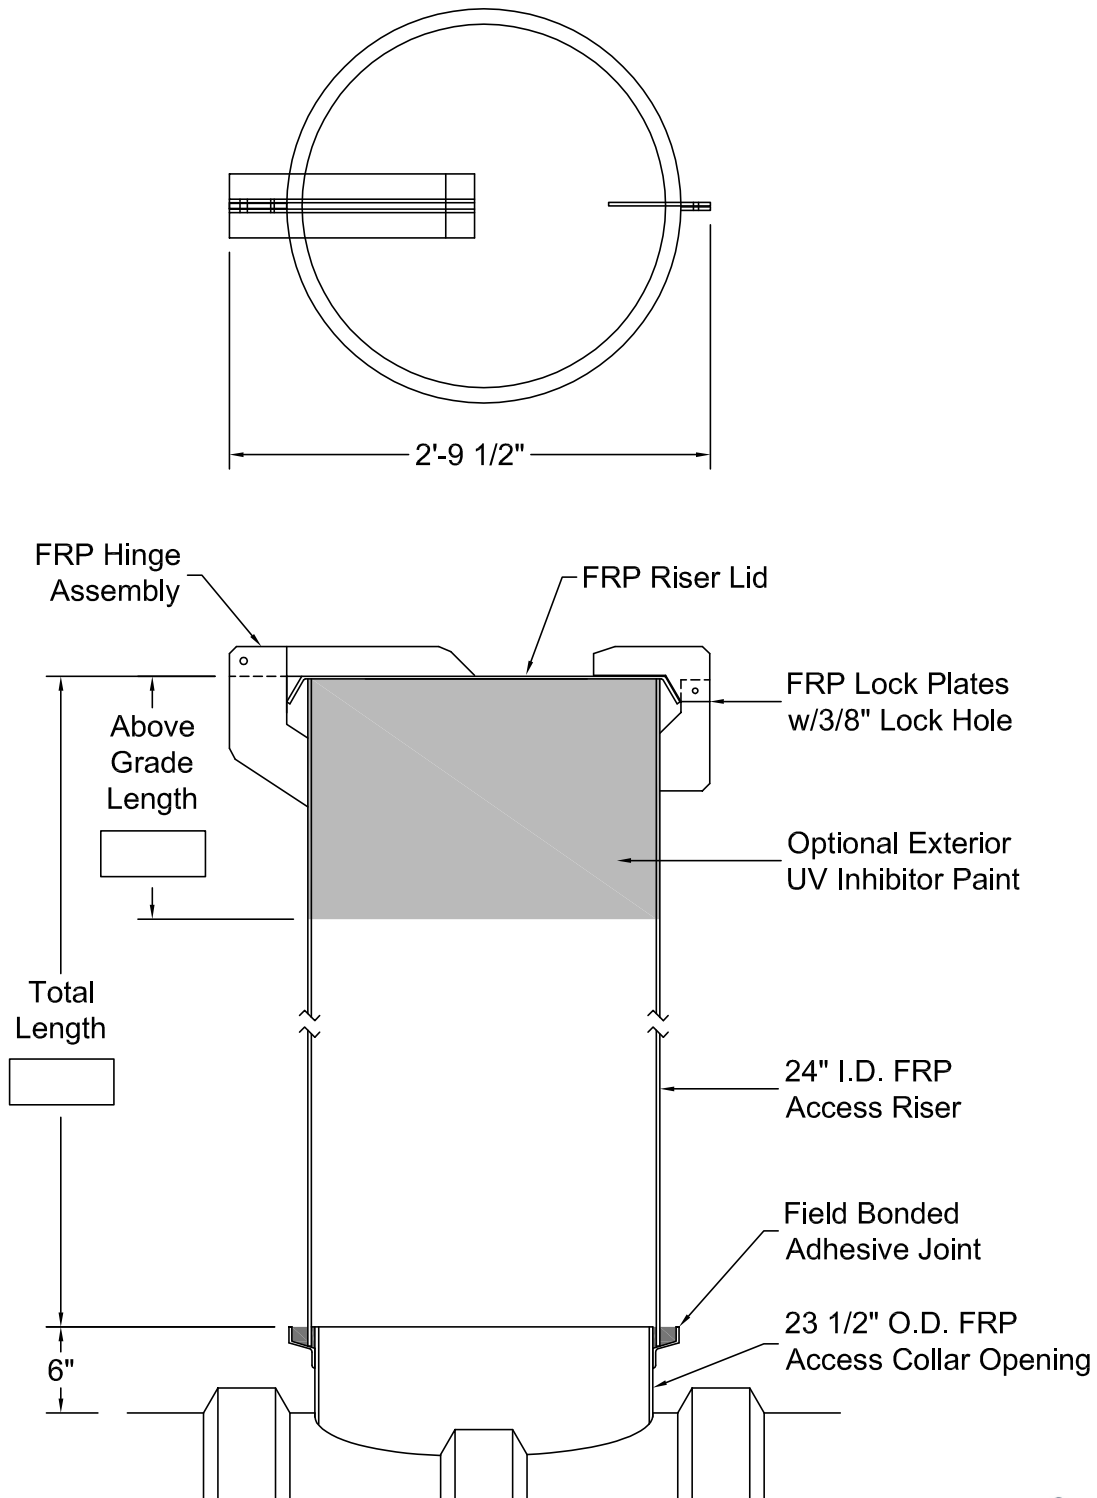

24" Fiberglass Locking Lid on Access Collar

(Water Resistant Design)

Fiberglass Locklids are load rated up to 250 lbs.

CONTAINMENT
SOLUTIONS®

24 ACCESS LOCKLID.DWG 5/5/2014